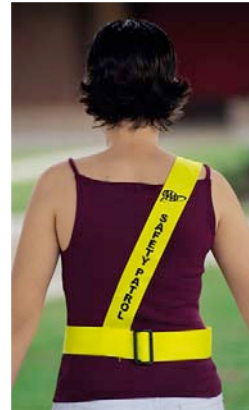

AAA School Safety Patrol Equipment Catalog

A proud tradition since 1920,

the AAA School Safety Patrol Program has helped equip patrollers with the skills and resources needed to ensure children walk to and from school safely. The patroller duties are a valuable contribution to the major reduction in pedestrian fatalities and injuries. Since 1935, the effectiveness of the patroller has been a contributing factor in the decrease of student pedestrian death rates for children ages 5 through 14.

AAA has been dedicated to developing, implementing and supporting driver and traffic safety programs for motorists, pedestrians, cyclists and children since its founding in 1902. For more than 92 years, AAA has supported the AAA School Safety Patrol Program, which instills students with a sense of responsibility and leadership. Parents place their trust and care into the hands of the patrollers every school day. These dedicated individuals begin and end each school day at their “posts” assisting their classmates in getting safely to and from school. The AAA School Safety Patrol Program is the largest safety program in the world, with more than 600,000 children participating in schools throughout the country. To continue the program’s success, AAA makes available to participating schools the tools required to train their patrols, keep them safe, and recognize their achievements.

Equipment

AAA School Safety Patrol Belts

Regular: 36" waist, 38" shoulder

Large: 42" waist, 46" shoulder

X-Large: 45" waist, 49" shoulder

Item	Size	Price
Item #7677	Regular	\$3.85 per belt
Item #7678	Large	\$4.07 per belt
Item #7679	XL	\$4.18 per belt

Make sure members of your AAA School Safety Patrol stand out in a crowd and are visible to oncoming traffic with these fluorescent yellow-green belts. These easy-to-clean belts, made of durable polyester display the AAA logo on the front buckle and have "AAA School Safety F" imprinted on the back.